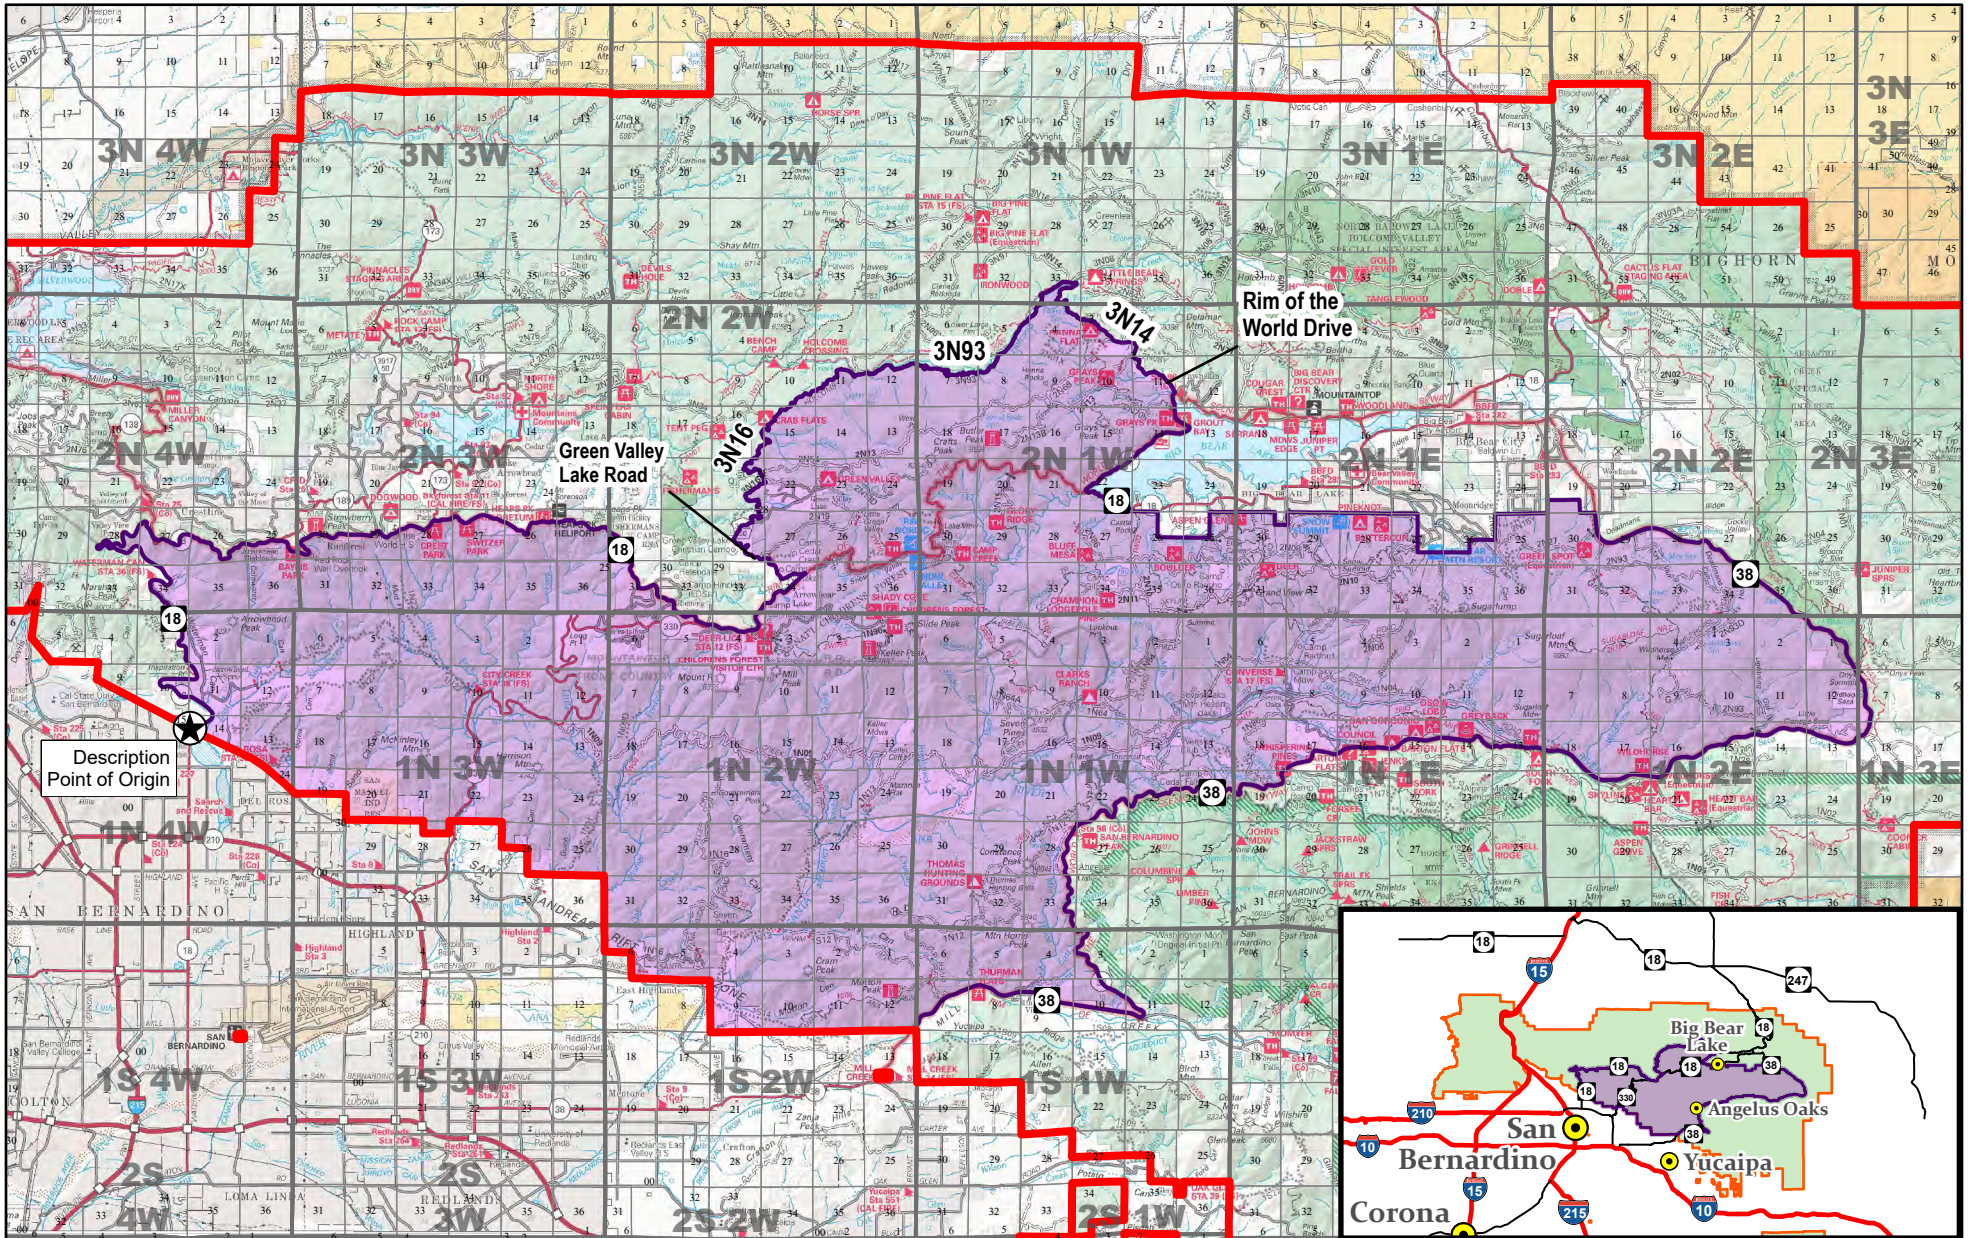

San Bernardino National Forest | September 26, 2024

Exhibit A
Line Fire Closure

Description
Point of Origin

Rim of the
World Drive

Green Valley
Lake Road

- Point of Beginning
- Closure Area
- Forest Administrative Boundary
- Public Land Township

*Closed Forest System roads and trails within the Closure Area are listed in the closure report.

- Public Land Section